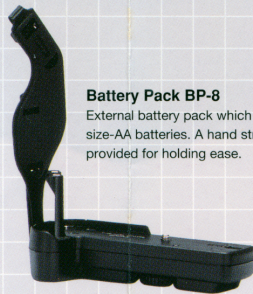

Since the center of the image is magnified, focusing close-up subjects is easier.

Power Packs and Grips

Grip GR-80TP

This grip extension has a hand strap and built-in mini tripod.

Sample use of the GR-80TP

Battery Pack BP-8

External battery pack which uses size-AA batteries. A hand strap is also provided for holding ease.

Sample use of the GR-80TP

Remote Control Accessories

Remote Switch RS-60E3

Dedicated remote switch to prevent camera shake. For use with a tripod-mounted camera.