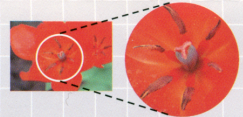

Macro Ring Lite ML-3

Flash unit dedicated to close-up flash photography with macro lenses. Guide No. 11 (at ISO 100 in meters). A mini lamp for focusing is built-in.

Viewfinder Accessories

Angle Finder B

Convenient for low-angle shots.

Magnifier S

This magnifies the center of the image area by 2.5 times to make focusing easier.

Eyepiece Extender EP-EX15

Extends the eyepiece by 15 mm.

Viewfinder image with Magnifier S

Since the center of the image is magnified, focusing close-up subjects is easier.

Power Packs and Grips

Grip GR-80TP

This grip extension has a hand strap and built-in mini tripod.

Sample use of the GR-80TP