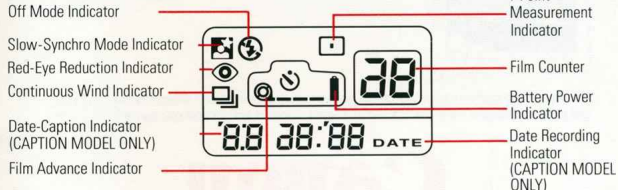

EXTERNAL LCD PANEL

SPECIFICATIONS

GENERAL

TYPE: 35mm AF lens shutter camera with built-in flash, zoom lens and quartz date functions.
FORMAT: 24 x 36mm.
LENS: Canon 38-115mm f3.6-8.5, 10 elements in 9 groups; Super Spectra lens coating.
VIEWFINDER: Real-image zoom finder covers approx. 84% of actual picture area. 0.465x magnification in WIDE; 1.22x magnification in TELE.
VIEWFINDER INFORMATION: Real-image type, Parallax correction lines and AF frame marks inside viewfinder area. Green "Shooting OK" LED indicator outside viewfinder eyepiece.
SHUTTER: Program-type electromagnetically driven shutter also serves as aperture diaphragm.

AUTOFOCUS

AF MODE: 3-point active Smart Autofocus system, with automatic focusing point selection. 1-point center focus selected according to shooting mode.
FOCUSING RANGE: 1.3 ft./0.4m to infinity. 518 focusing zones.

EXPOSURE CONTROL

AE CONTROL: Program AE; AE lock upon AF completion; 3 segment sensor with automatic backlit compensation.
METERING RANGE (at ISO 100), Flash On/Flash Auto: WIDE – EV 9 – EV 18 (1/40 sec. at f3.6 to 1/1200 sec. at f15); TELE – EV 13 – EV 21 (1/110 sec. at f8.5 to 1/1200 sec. at f36); Flash Off/Slow-Sync: WIDE – EV 3 – EV 18 (2 sec. at f3.6 to 1/1200 sec. at f15); TELE – EV 5.5 – EV 21 (2 sec. at f8.5 to 1/1200 sec. at f36).

FILM HANDLING

FILM SPEED SETTING: ISO 25-3200 automatically set in 1-step increments by DX code.
FILM LOADING/ADVANCE/REWIND: Automatic; mid-roll rewind possible.

FLASH

EXPOSURE CONTROL: Determined by film speed and AF distance.
RED-EYE REDUCTION MODE: Activated via switch on back cover of camera.
FLASH RECYCLING TIME: Approx. 4 seconds.
FLASH COUPLING RANGE: WIDE: 2-20 ft./0.6-6.2m; TELE: 2-8.5 ft./0.6-2.6m; CLOSE-UP: 1.3-10.1 ft./0.4-3.1m (with ISO 100 color negative film).

OTHER

SELF-TIMER: Electronically controlled with 10-second delay.
REMOTE CONTROLLER (Sure Shot Z115 Caption only): Infrared system; two-second delay shutter release; Transmits up to 16.4 ft./5m when directly in front; up to 11.5 ft./3.5m at periphery.
DATE IMPRINT (Sure Shot Z115 Caption only): Automatic calendar and clock programmed up to 2029. Powered by camera battery.

POWER SOURCE

BATTERY: Two 3V lithium batteries (CR123A).
BATTERY CAPACITY: Approx. 22 24-exposure rolls, with 50% flash use.

DIMENSIONS

SIZE: Sure Shot Z115: 5.1(W) x 2.8(H) x 2.4(D) in. (130 x 70 x 59.8mm).
Sure Shot Z115 Caption: 5.1(W) x 2.8(H) x 2.4(D) in. (130 x 70 x 59.8mm).
WEIGHT: Sure Shot Z115: 11.1 oz./315g without battery. 12.25 oz./347g with battery.
Sure Shot Z115 Caption: 11.1 oz./315g without battery. 12.25 oz./347g with battery.