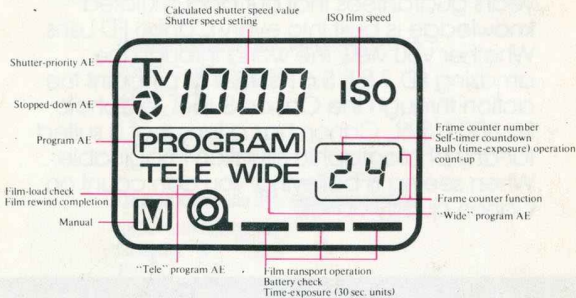

Liquid Crystal Display Info Screen - easy to read digital display monitors all important camera functions from shutter speed, mode, film speed, battery check, self timer, frame counter, film transport, to film load and rewind check.