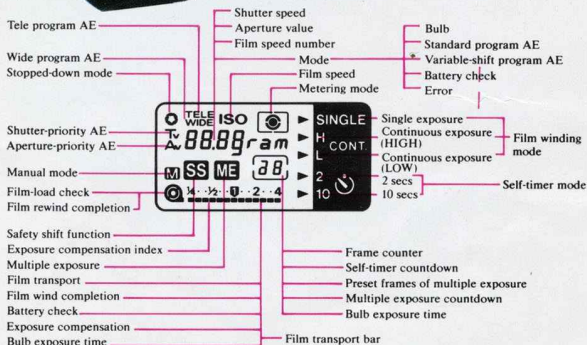

Liquid Crystal Display Info Screen - easy to read digital display monitors all important camera functions from shutter speed, mode, film speed, battery check, self timer, frame counter, film transport, to film load and rewind check.

- **Full Programmed AE** - selects both shutter speed and aperture settings.
 - **Programmed Flash** - just turn the flash on, set the film speed you're using on the flash and the 244T flash does the rest.
 - **Built-In-Winder** - auto loading/auto winding.
 - **Energy Saving Design** - get over 50 rolls of film on only 2 AA batteries.
 - **Lightweight, Compact** - the ideal travel SLR camera.
- For easy operation plus the flexibility to inter-change lenses think T50 and think about the stunningly beautiful pictures it will take for you.

Canon T90

"PUTS THE ART BACK IN STATE-OF-THE-ART"

Presenting a rare masterpiece of camera technology; the Canon T90 with advanced capabilities to serve the needs of the serious photographer.

FEATURES

- **Trendsetting Body Design** - elegant, rounded design fits into the photographer's hands.
- **High Speed Shutter** - 1/4000 sec. maximum shutter speed and 1/250 sec. maximum flash sync.
- **Built-In Motor Drive** - 5 fps max. with only four size AA batteries.
- **Automatic Film Loading** - ready to shoot in approx. 2 seconds.
- **Automatic Film Rewind** - approx. 8 seconds for 24 exposure roll.
- **Three Built-In Metering Systems** - center-weighted average metering, partial metering and spot metering.
- **LCD Panel** - information at a glance.