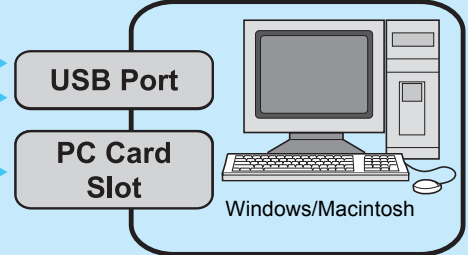

PowerShot TX1 SYSTEM MAP

DIGITAL CAMERA

Supplied with Camera

Interface Cable IFC-400PCU^{*1}

Direct Interface Cable

Stereo/Video Cable STV-250N^{*1}

Component Cable CTC-100/S^{*5}

Compact Photo Printer^{*2, *3}
(SELPHY series)

Direct Print Compatible Bubble Jet Printer^{*4}
(PIXMA series)

AC Adapter Kit ACK-DC10

- *1 Also available for purchase separately.
- *2 See the user guide supplied with the printer for more information on the printer.
- *3 This camera can also be connected to the Card Photo Printer CP-10/CP-100/CP-200/CP-300.
- *4 See the user guide supplied with the Bubble Jet printer for more information on the printer and interface cables.
- *5 Component Cable CTC-100 (sold separately) can also be used in the same way. When using a component cable, you must connect Stereo/Video Cable STV-250N in order to hear audio.
- *6 Not sold in some regions.