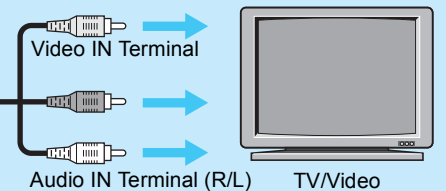

PowerShot TX1 SYSTEM MAP

DIGITAL CAMERA

Supplied with Camera

Interface Cable IFC-400PCU^{*1}

Direct Interface Cable

Stereo/Video Cable STV-250N^{*1}

Component Cable CTC-100/S^{*5}

Compact Photo Printer^{*2, *3}
(SELPHY series)

Direct Print Compatible Bubble Jet Printer^{*4}
(PIXMA series)

AC Adapter Kit ACK-DC10

- *1 Also available for purchase separately.
- *2 See the user guide supplied with the printer for more information on the printer.
- *3 This camera can also be connected to the Card Photo Printer CP-10/CP-100/CP-200/CP-300.
- *4 See the user guide supplied with the Bubble Jet printer for more information on the printer and interface cables.
- *5 Component Cable CTC-100 (sold separately) can also be used in the same way. When using a component cable, you must connect Stereo/Video Cable STV-250N in order to hear audio.
- *6 Not sold in some regions.