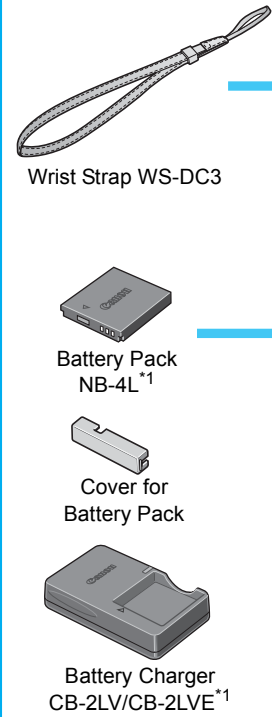

PowerShot TX1 SYSTEM MAP

DIGITAL CAMERA

Supplied with Camera

Interface Cable IFC-400PCU^{*1}

Direct Interface Cable

Stereo/Video Cable STV-250N^{*1}

Component Cable CTC-100/S^{*5}

Compact Photo Printer^{*2, *3}
(SELPHY series)

Direct Print Compatible Bubble Jet Printer^{*4}
(PIXMA series)

AC Adapter Kit ACK-DC10

- *1 Also available for purchase separately.
- *2 See the user guide supplied with the printer for more information on the printer.
- *3 This camera can also be connected to the Card Photo Printer CP-10/CP-100/CP-200/CP-300.
- *4 See the user guide supplied with the Bubble Jet printer for more information on the printer and interface cables.
- *5 Component Cable CTC-100 (sold separately) can also be used in the same way. When using a component cable, you must connect Stereo/Video Cable STV-250N in order to hear audio.
- *6 Not sold in some regions.

Confirming the Package Contents

Your camera package includes all of the following items. If any of these items are missing, please contact the dealer for assistance.

- Digital Camera
- Wrist Strap WS-DC3
- Battery Charger CB-2LV/CB-2LVE
- Battery Pack NB-4L
- Cover for Battery Pack
- Memory Card (32 MB)
- Interface Cable IFC-400PCU
- Component Cable CTC-100/S (1.5 m (4.9 ft.))
- Stereo/Video Cable STV-250N
- Canon Digital Camera Solution Disk
- Basic Camera User Guide
- Advanced Camera User Guide
- Direct Print User Guide
- Software Starter Guide
- System Map (this sheet)
- Warranty Card
- “Use of Genuine Canon Accessories Recommended” Leaflet
- “Canon Customer Support” Leaflet