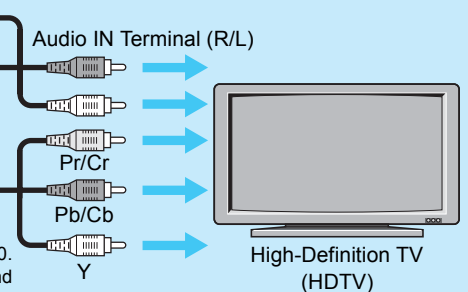

PowerShot TX1 SYSTEM MAP

DIGITAL CAMERA

Supplied with Camera

Interface Cable IFC-400PCU^{*1}

Direct Interface Cable

Stereo/Video Cable STV-250N^{*1}

Component Cable CTC-100/S^{*5}

Compact Photo Printer^{*2, *3}
(SELPHY series)

Direct Print Compatible Bubble Jet Printer^{*4}
(PIXMA series)

AC Adapter Kit ACK-DC10

- *1 Also available for purchase separately.
- *2 See the user guide supplied with the printer for more information on the printer.
- *3 This camera can also be connected to the Card Photo Printer CP-10/CP-100/CP-200/CP-300.
- *4 See the user guide supplied with the Bubble Jet printer for more information on the printer and interface cables.
- *5 Component Cable CTC-100 (sold separately) can also be used in the same way. When using a component cable, you must connect Stereo/Video Cable STV-250N in order to hear audio.
- *6 Not sold in some regions.