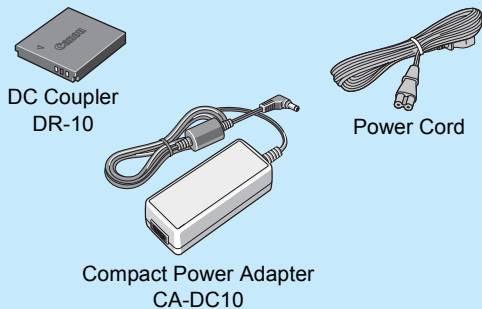

PowerShot TX1 SYSTEM MAP

DIGITAL CAMERA

Supplied with Camera

Interface Cable IFC-400PCU^{*1}

Direct Interface Cable

Stereo/Video Cable STV-250N^{*1}

Component Cable CTC-100/S^{*5}

Compact Photo Printer^{*2, *3}
(SELPHY series)

Direct Print Compatible Bubble Jet Printer^{*4}
(PIXMA series)

AC Adapter Kit ACK-DC10

- *1 Also available for purchase separately.
- *2 See the user guide supplied with the printer for more information on the printer.
- *3 This camera can also be connected to the Card Photo Printer CP-10/CP-100/CP-200/CP-300.
- *4 See the user guide supplied with the Bubble Jet printer for more information on the printer and interface cables.
- *5 Component Cable CTC-100 (sold separately) can also be used in the same way. When using a component cable, you must connect Stereo/Video Cable STV-250N in order to hear audio.
- *6 Not sold in some regions.

Confirming the Package Contents

Your camera package includes all of the following items. If any of these items are missing, please contact the dealer for assistance.

- Digital Camera
- Wrist Strap WS-DC3
- Battery Charger CB-2LV/CB-2LVE
- Battery Pack NB-4L
- Cover for Battery Pack
- Memory Card (32 MB)
- Interface Cable IFC-400PCU
- Component Cable CTC-100/S (1.5 m (4.9 ft.))
- Stereo/Video Cable STV-250N
- Canon Digital Camera Solution Disk
- Basic Camera User Guide
- Advanced Camera User Guide
- Direct Print User Guide
- Software Starter Guide
- System Map (this sheet)
- Warranty Card
- “Use of Genuine Canon Accessories Recommended” Leaflet
- “Canon Customer Support” Leaflet