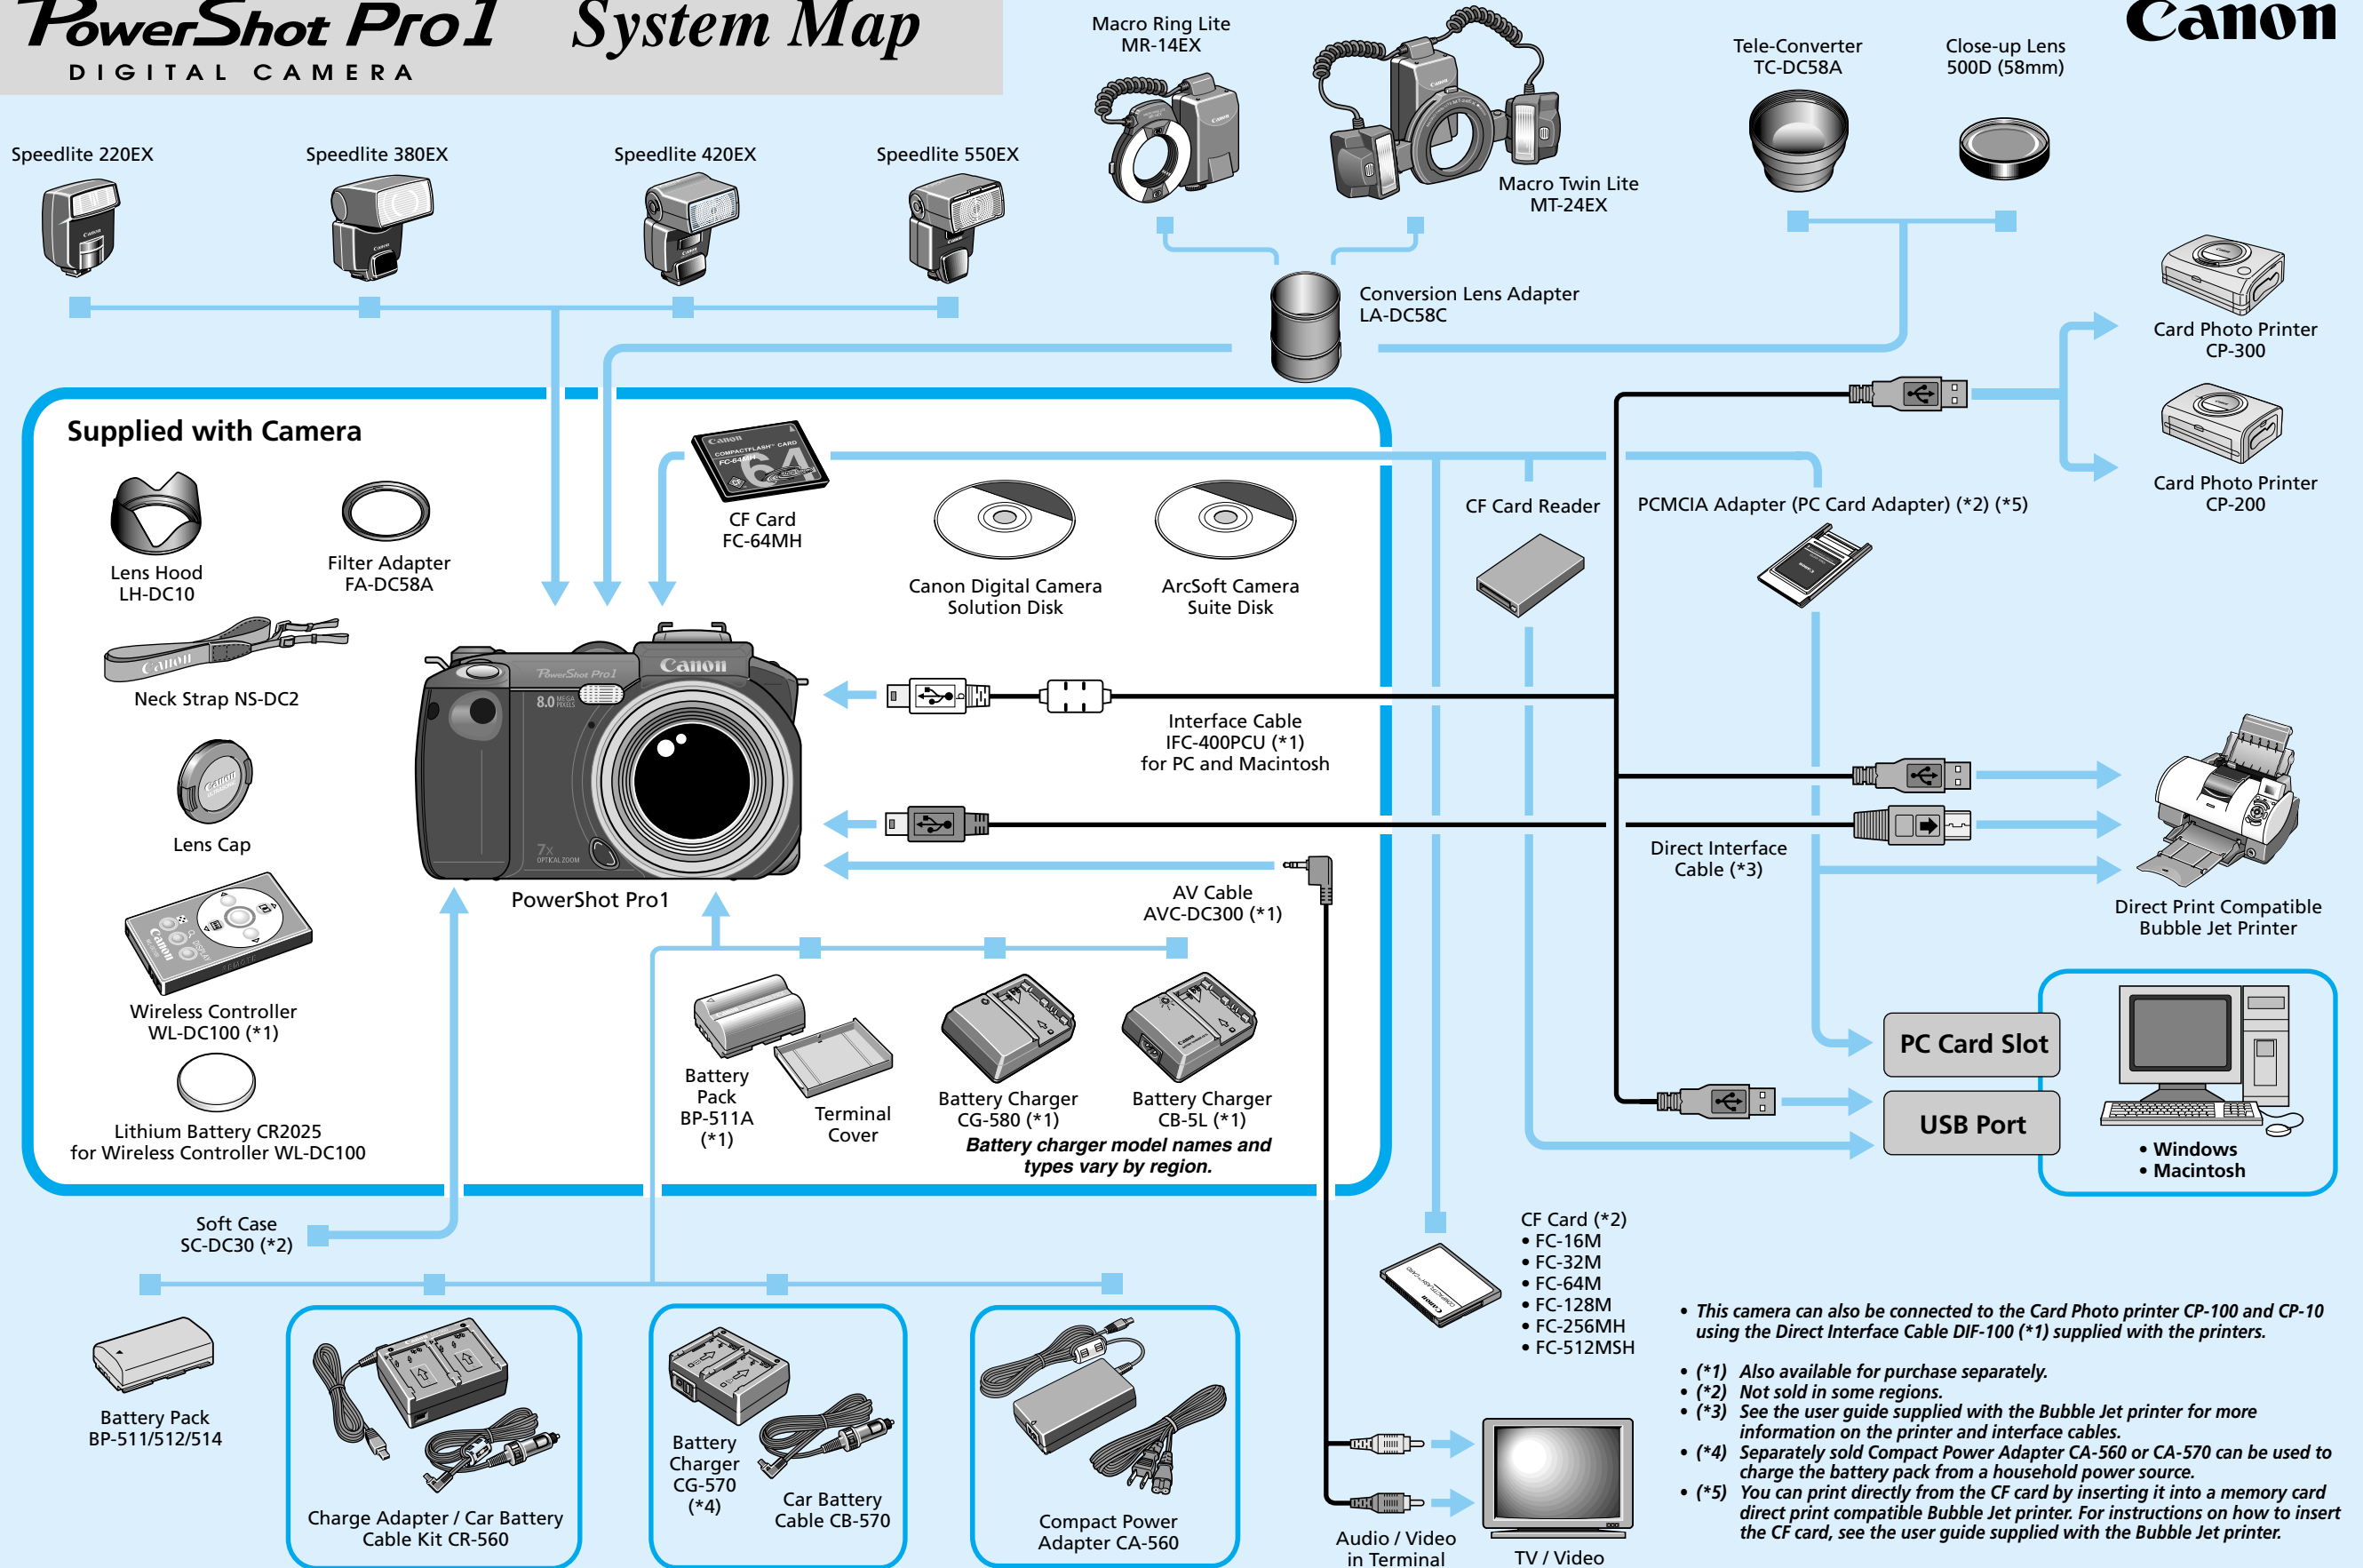

PowerShot Pro1 System Map

DIGITAL CAMERA

- This camera can also be connected to the Card Photo printer CP-100 and CP-10 using the Direct Interface Cable DIF-100 (*1) supplied with the printers.
- (*1) Also available for purchase separately.
- (*2) Not sold in some regions.
- (*3) See the user guide supplied with the Bubble Jet printer for more information on the printer and interface cables.
- (*4) Separately sold Compact Power Adapter CA-560 or CA-570 can be used to charge the battery pack from a household power source.
- (*5) You can print directly from the CF card by inserting it into a memory card direct print compatible Bubble Jet printer. For instructions on how to insert the CF card, see the user guide supplied with the Bubble Jet printer.

Confirming the Package Contents

The camera package should contain the following items. Contact your camera retailer if any are missing.

- Digital Camera
- Lens Cap
- Neck Strap NS-DC2
- Lens Hood LH-DC10
- Filter Adapter FA-DC58A
- Battery Charger CG-580* or Battery Charger CB-5L*
- Battery Pack BP-511A
- Terminal Cover (for Battery Pack BP-511A)
- CompactFlash™ Card FC-64MH
- Case for CompactFlash Card
- Interface Cable IFC-400PCU
- AV Cable AVC-DC300
- Canon Digital Camera Solution Disk
- ArcSoft Camera Suite Disk
- Wireless Controller WL-DC100
- Lithium Battery CR2025 (for Wireless Controller WL-DC100)
- Quick Start Guide
- Camera User Guide
- Direct Print User Guide
- Software Starter Guide
- "For Windows® XP and Mac OS X users" Leaflet
- System Map (this publication)
- "Canon Customer Support" Leaflet
- Warranty Card