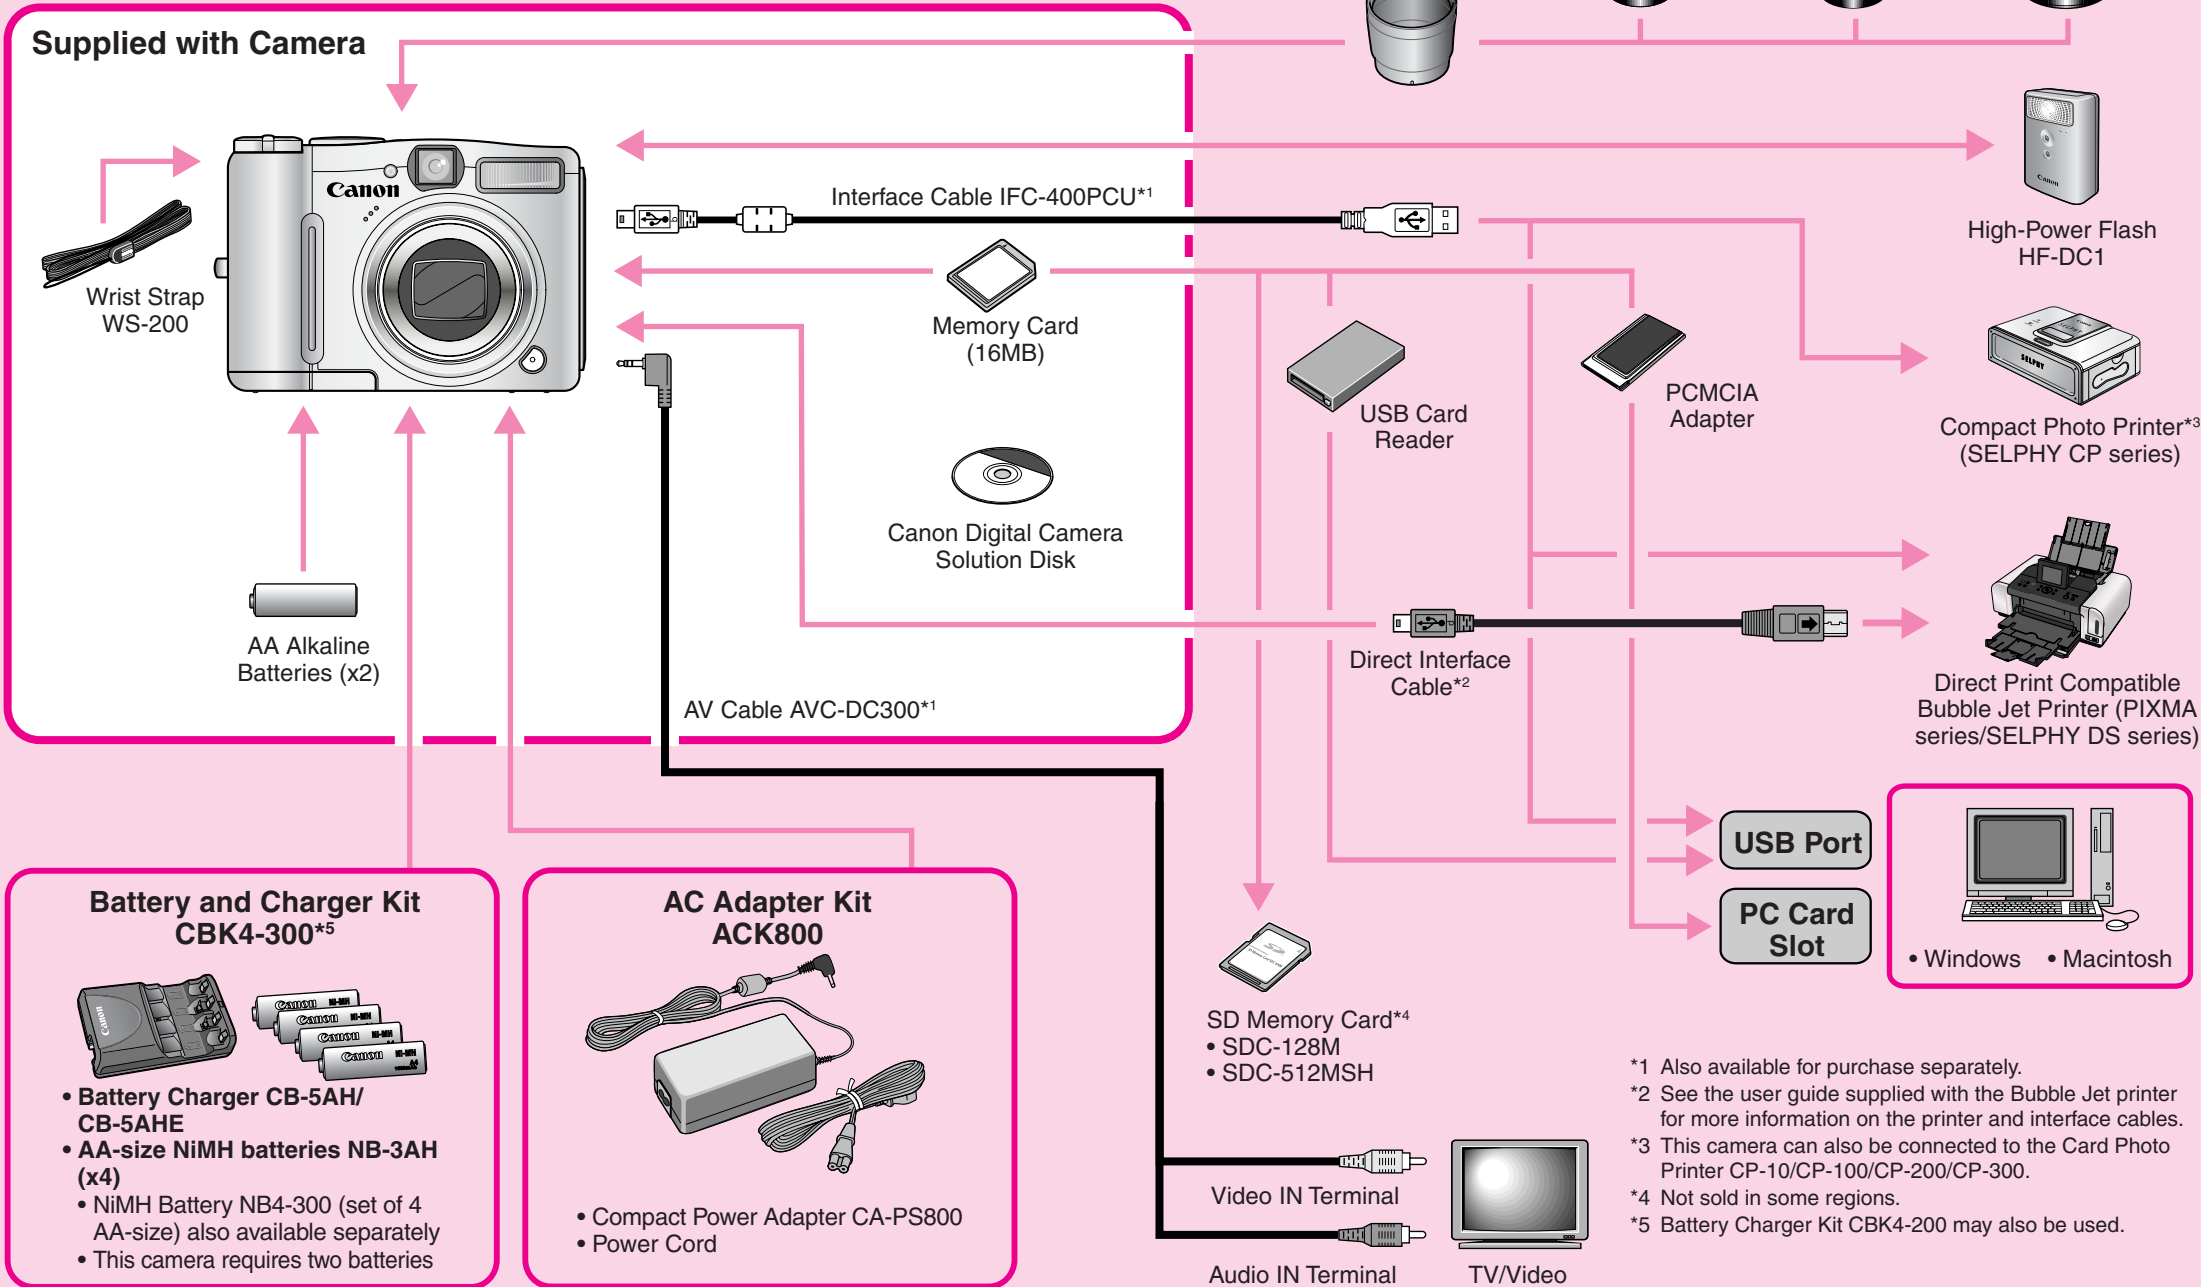

PowerShot A700 SYSTEM MAP

DIGITAL CAMERA

*1 Also available for purchase separately.
 *2 See the user guide supplied with the Bubble Jet printer for more information on the printer and interface cables.
 *3 This camera can also be connected to the Card Photo Printer CP-10/CP-100/CP-200/CP-300.
 *4 Not sold in some regions.
 *5 Battery Charger Kit CBK4-200 may also be used.

Confirming the Package Contents

Your camera package includes all of the following items. If any of these items are missing, please contact the dealer for assistance.

- Digital Camera
- Wrist Strap WS-200
- AA Alkaline Batteries (x2)
- Memory Card (16MB)
- Interface Cable IFC-400PCU
- AV Cable AVC-DC300
- Canon Digital Camera Solution Disk
- Basic Camera User Guide
- Advanced Camera User Guide
- Direct Print User Guide
- Software Starter Guide
- System Map (this sheet)
- Warranty Card
- “For Windows® XP and Mac OS X Users” Leaflet
- “Canon Customer Support” Leaflet

Optional Accessories

The following camera accessories are sold separately. **Some accessories are not sold in some regions.**

Lenses, Lens Adapter

- **Conversion Lens Adapter LA-DC58G**
This adapter is required for mounting the wide converter, tele-converter and close-up lens to the camera.
- **Wide Converter WC-DC58N**
Converts the focal distance of the body lens by a factor of approximately 0.7 when attached.
- **Tele-converter TC-DC58N**
Converts the focal distance of the body lens by a factor of approximately 1.75 when attached.
- **Close-up Lens 250D (58mm)**
A lens for shooting subjects at high magnifications.