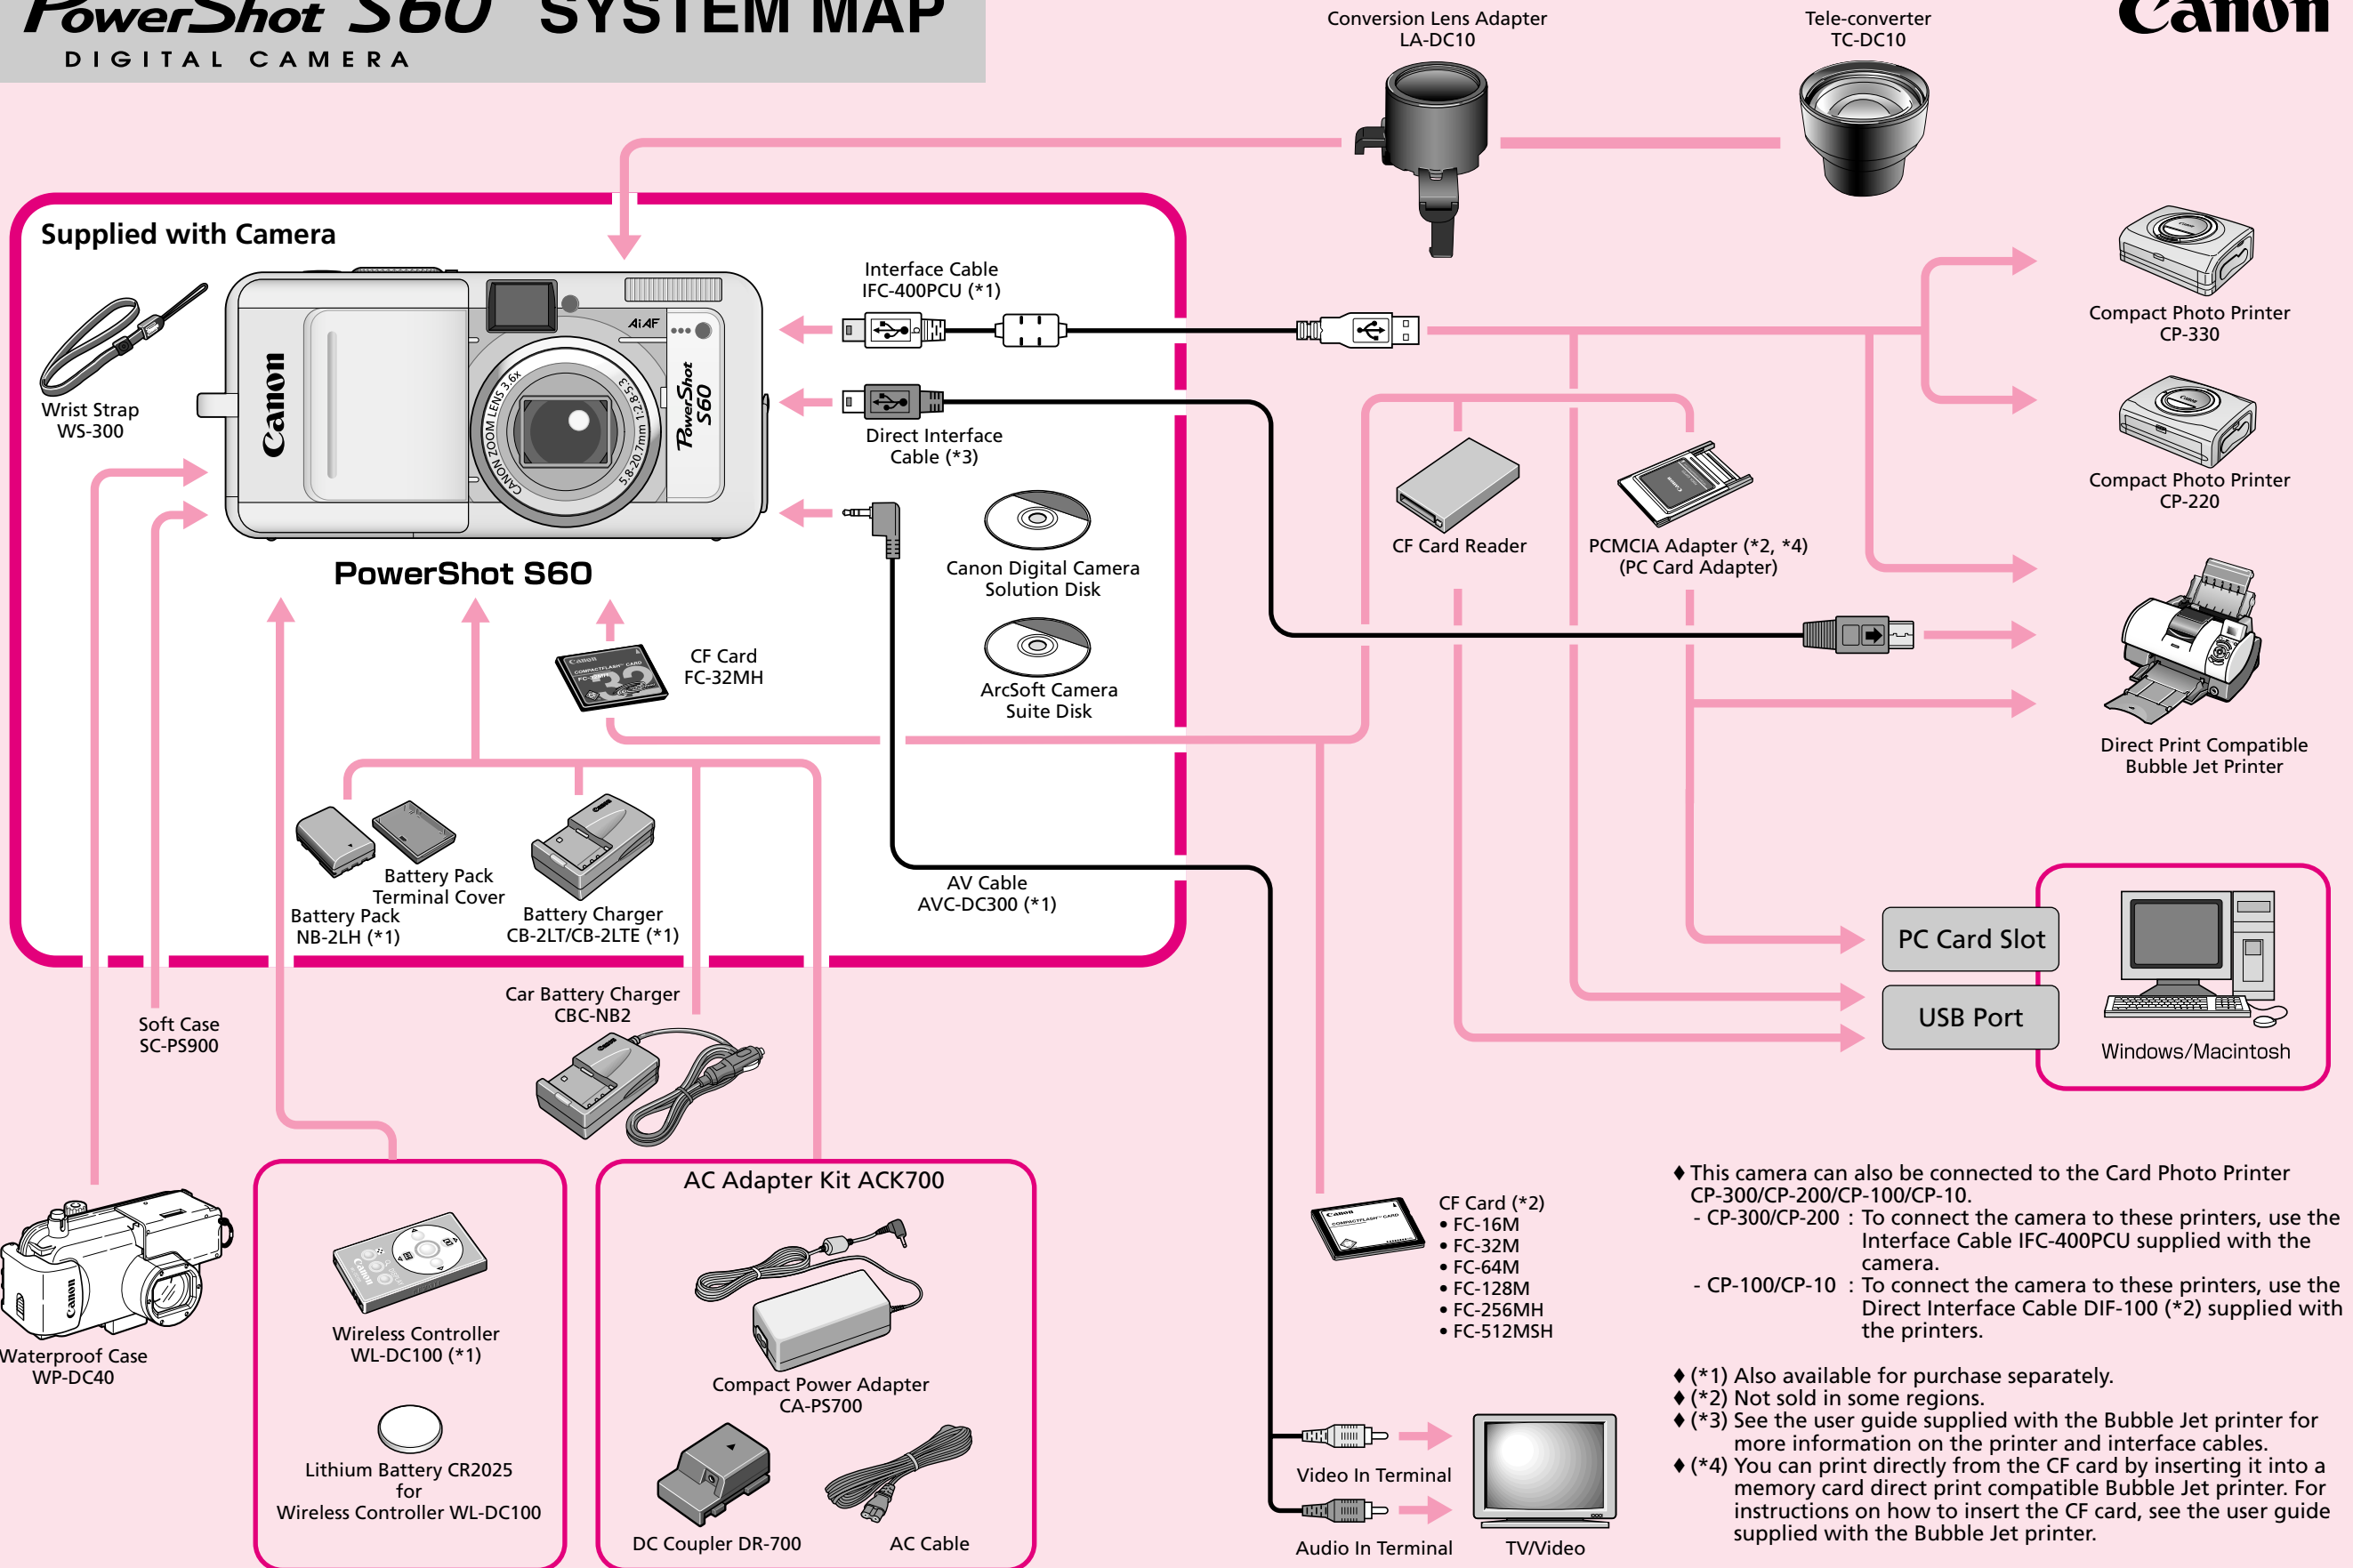

PowerShot S60 SYSTEM MAP

DIGITAL CAMERA

Confirming the Package Contents

The camera package should contain the following items. Contact your camera retailer if any are missing.

- Digital Camera
- Wrist Strap WS-300
- Battery Pack NB-2LH
- Battery Pack Terminal Cover
- Battery Charger CB-2LT/CB-2LTE
- CompactFlash™ Card FC-32MH
- CompactFlash Card Case
- Interface Cable IFC-400PCU
- AV Cable AVC-DC300
- Canon Digital Camera Solution Disk
- ArcSoft Camera Suite Disk
- Quick Start Guide
- Camera User Guide
- Direct Print User Guide
- Software Starter Guide
- "For Windows® XP and Mac OS X users" Leaflet
- System Map (this sheet)
- "Canon Customer Support" Leaflet
- Warranty Card

Optional Accessories

The following camera accessories are sold separately. **Some accessories are not sold in some regions.**

Lenses, Lens Adapter

- **Conversion Lens Adapter LA-DC10**
This conversion lens adapter is required for mounting the tele-converter to the camera.
- **Tele-converter TC-DC10**
Converts the focal distance of the body lens by a factor of approximately 2 (35mm film equivalent at telephoto end: approximately 200 mm) when attached.

Other Accessories

- **CF Cards**
CompactFlash™ (CF) cards are used to store images recorded by the camera. Canon CF cards are available in 16 MB, 32 MB, 64 MB, 128 MB, 256 MB and 512 MB.
- **AV Cable AVC-DC300**
Use this cable to connect the camera to a TV set.
- **Wireless Controller WL-DC100**
Operates camera from a distance.
- **Waterproof Case WP-DC40**
A waterproof case for the PowerShot S60. You can use this case to take underwater shots at depths of up to 40 meters (130 feet). And of course it's also ideal for taking worry-free pictures in the rain, at the beach, or on the ski slopes.
- **Soft Case SC-PS900**
Protects the camera from dust and scratches.