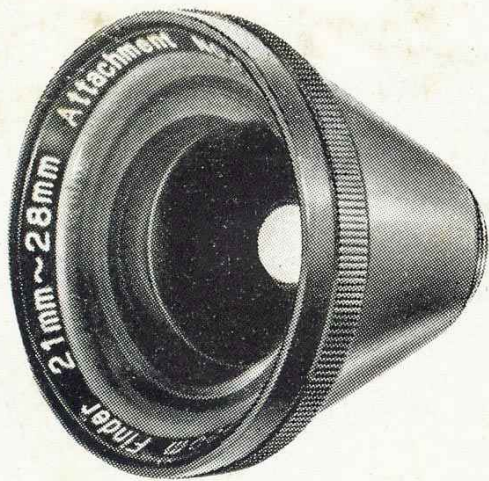

## FRONT ATTACHMENT LENS

### for Canon Zoomfinder II & S

An attachment to be adapted to Canon Twin-Turret or "S" Zoomfinder for use with a lens with focal length between 21 mm and 28 mm.

Screw this attachment into the front of either CANON ZOOMFINDER Model "S" or the Wide Angle Barrel of CANON TWIN-TURRET ZOOMFINDER and clear and sharp fields-of-view for 21 mm, 25 mm or 28 mm lens are obtained at the click stop positions marked on their scale in the yellow figures.